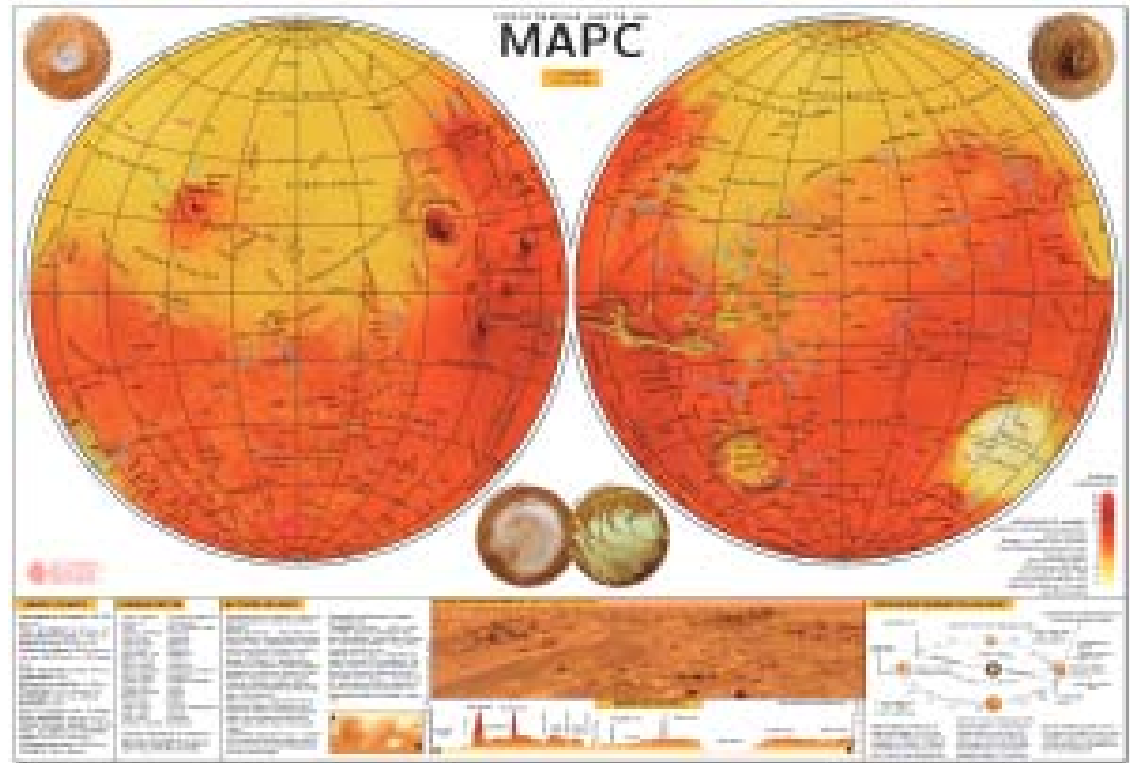

Goals Create and support planetary cartographic products designed for the general public

Bulgarian Mars map by Mars Society – Bulgaria